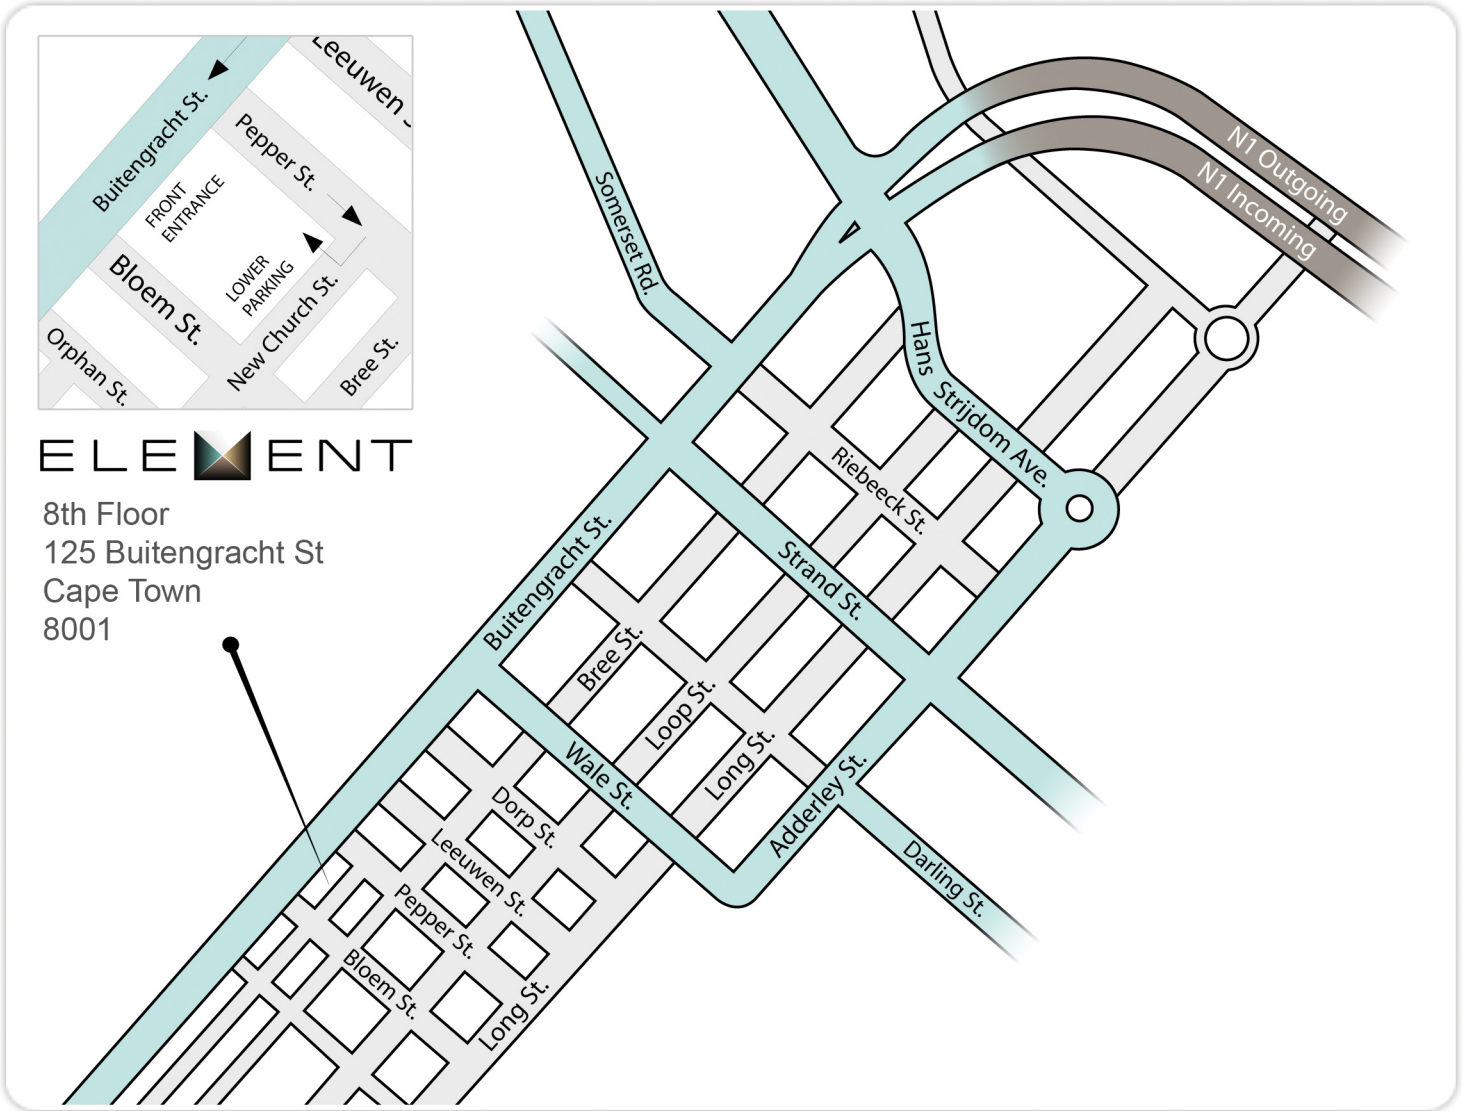

ELEMENT

8th Floor
 125 Buitengracht St
 Cape Town
 8001

From Airport:

- From the airport, take the N2 into town.
- As you drive towards the mountain, turn right into Eastern Boulevard and follow the signs to the Waterfront.
- At the traffic light at the end of the highway, the Cape Town International Convention Centre will be on your left, and the entrance to the Waterfront on your right.
- Keep going straight into Buitengracht St.
- You will cross two more traffic lights (at Strand and Wale Street).
- 125 Buitengracht Street is on the corner of Pepper and Buitengracht Streets (3 blocks up from Wale Street).

Parking:

- Turn left into Pepper Street and first right into New Church Street
- The entrance is to your right just off the corner of Pepper and New Church Street.
- Please take the lift to the 8th floor from the basement.

GPS Co-ordinates:

- S 33 55'24"
- E 18 24'51"